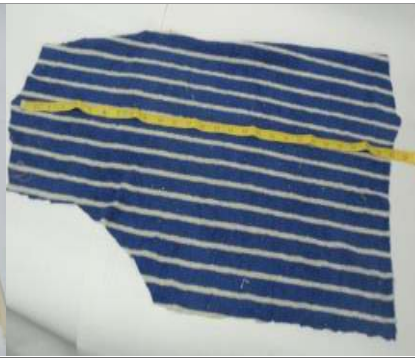

Process & Checking

10-12 PCS IN 1 LBS

CUT TO SIZE FOR MORE PCS IN A POUND

CUT SIZE FROM 14" TO 20"

PD ITEM NO	DESCRIPTION	PKG	SIZE (Appro)
PDY52	New Knit Cotton T-shirts Cloths, Colored, Reseable Block Package	4 LBS	9" to 20"
PDY53	New Knit Cotton T-shirts Cloths, White, Reseable Block Package	4 LBS	9" to 20"
PD585	New Knit Cotton T-shirts Cloths, White Bulk Package	5,10,25 or 50 LBS	9" to 20"
PD586	New Selected White Seamless Sheeting	5,10,25 or 50 LBS	9" to 20"
PD590	New Colored Cotton Blend Washed Sheeting	5,10,25 or 50 LBS	9" to 20"
PD587	Colored Huck Towel, Reclaimed & Laundered	5,10,25 or 50 LBS	9" to 20"
PD588	New White Turkish Towel w/Finished Edges	5,10,25 or 50 LBS	9" to 20"
PDT80	New White Terry Cloth	5,10,25 or 50 LBS	9" to 20"
PD591	Colored Terry Cloth Remnants, Reclaimed & Laundered	5,10,25 or 50 LBS	9" to 20"
PDP37	100% Cotton Red Woven Shop Towel	10 PCS	14" x 14"
PDP38	100% Cotton White Terry Towel	12 PCS	14" X 17"
PD688	Terry Towel	12 PCS	15" x 18"
PDT14	Denim (recycled Colored)	5,10,25, or 50 LBS	9" to 20"
PDT29	Corduroy (recycled Colored)	5,10,25, or 50 LBS	9" to 20"
PDT31	Sweatshirt (new & Recycled)	5,10,25, or 50 LBS	9" to 20"
PDT33	Diaper Cloth (new White)	5,10,25, or 50 LBS	9" to 20"
PD062	Flannel (recycled Colored)	5,10,25, or 50 LBS	9" to 20"
PDT22	Cheesecloth (unbleached)	100 sheets	9½" x 20"
PDT12	Cheesecloth (bleached)	128 sheets	9" x 24"
PD506	Cotton Polo (cotton & Cotton Blend) New & Recycled	5,10,25, or 50 LBS	9" to 20"
PD407	Liner Cloth (lint Free) New	5,10,25, or 50 LBS	9" to 20"